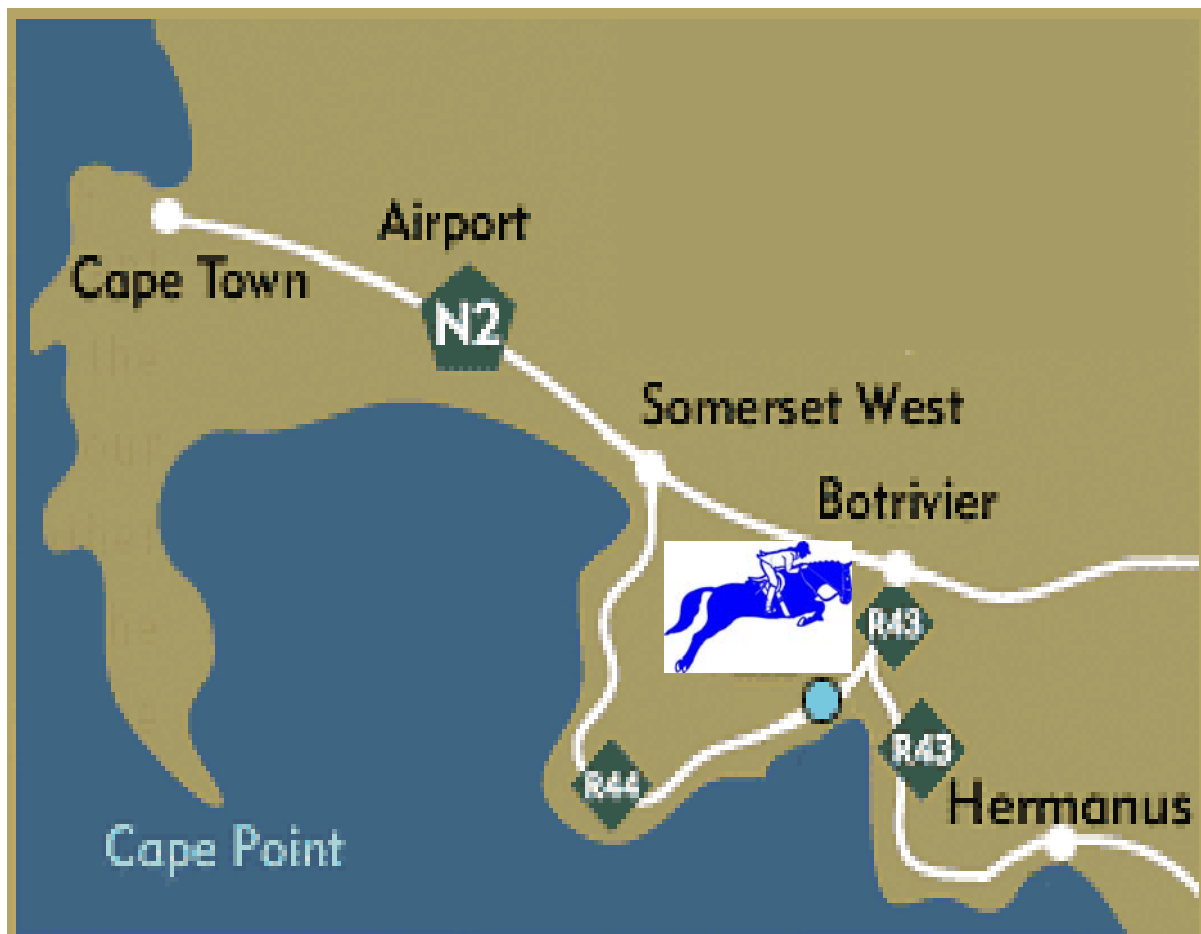

WELCOME TO THE EQUESTRIAN CENTRE ARABELLA

The Equestrian Centre Arabella is a top Equestrian Centre uniquely situated. Established for over 5 years, we have built a reputation for providing outstanding Equestrian services to include:

Qualified teaching staff BHSII and SANEF Module 5

Private and group lessons

Adults and children from complete beginners to experienced riders
Dressage, showjumping, Equitation, showing and cross country*
Livery service

Showjumping, Equitation Clinics

Dressage arena 60x20

Jumping area

Safe and panoramic rides along lagoon, viewing of the wild horses of Kleinmond and onto the pristine beaches of Kleinmond